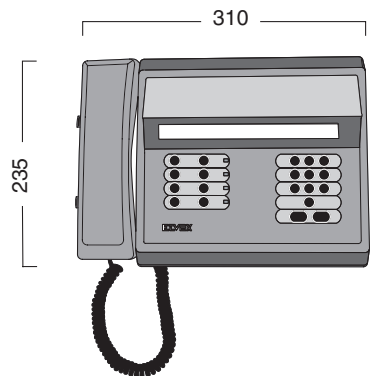

## Technical specifications

**Type: 945B**

- Description: Digi Bus numeric switchboard
- Colour: black
- Material: ABS
- Installation: desk-top
- Ringtone: electronic chime
- Compatible power supplies: 6941, 6942, 6948
- Notes: conversation privacy between all users.

**Type: 945 B/I**

- Description: Digi Bus numeric switchboard with printer interface
- Colour: black
- Material: ABS
- Installation: desk-top
- Ringtone: electronic chime
- Compatible power supplies: 6941, 6942, 6948
- Notes: conversation privacy between all users. Equipped with parallel port for printer connection

Switchboard type 955 is suitable for of Digi Bus audio and video door entry systems with 4-digit encoding/decoding. The switchboard features two operating modes "Internal" and "External".

In "Internal" mode calls and conversations are between the switchboard and interphones or monitors and between the switchboard and the entrance panel; in "External" mode calls and conversations are between the interphones/monitors and the entrance panel. The switchboard is equipped with keypads and alphanumeric display for the receipt and execution of calls, can store up to 20 calls from interphones/monitors in the internal memory, and allows intercom calls between interphones/monitors. Equipped with an electronic name index for recording up to 1000 users with 16 characters available for each user.